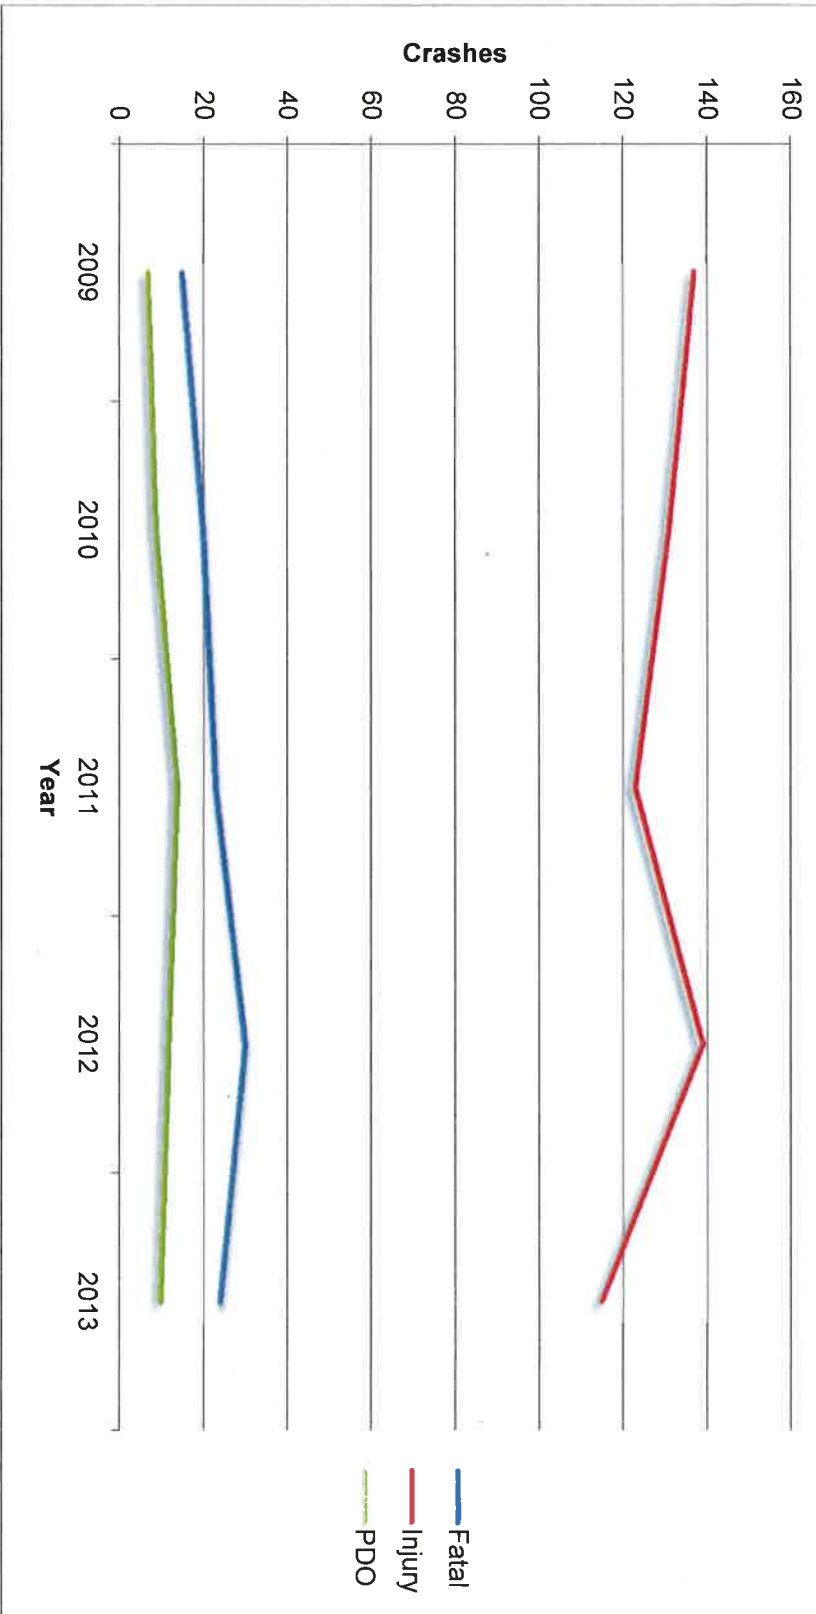

Fatalities	2009	2010	2011	2012	2013
Fatalities	299	288	259	286	277

Source: NHTSA, State Traffic Safety Information. Online at http://www-nrd.nhtsa.dot.gov/departments/nrd-30/ncsa/STSI/47_TN/2013/47_TN_2013.htm, accessed 18 May 2015.

Alcohol Impaired Tennessee Traffic Crashes

Alcohol Impaired Tennessee Traffic Crashes

Crashes	2009	2010	2011	2012	2013
	6,991	6,300	6,888	7,370	6,977

Source: TN Dept. of Safety and Homeland Security, TITAN Division, 18 May 2015.
(TITAN)

Tennessee Crashes Involving an Alcohol Impaired* Motorcycle Driver

Tennessee Crashes Involving an Alcohol Impaired* Motorcycle Driver

	2009	2010	2011	2012	2013
Fatal	15	20	23	30	24
Injury	137	131	123	139	115
PDO	7	9	14	12	10
Total	159	160	160	181	149

Fatal Crashes and Percent Alcohol-Impaired Driving by Time of Day and Crash Type, Tennessee, 2012

Time of Day	Single Vehicle		Multiple Vehicle		Total	
	Number	Percent Alcohol-impaired driving	Number	Percent Alcohol-impaired driving	Number	Percent Alcohol-impaired driving
Midnight to 2:59 a.m.	70	64%	17	59%	87	63%
3 a.m. to 5:59 a.m.	37	51%	21	38%	58	47%
6 a.m. to 8:59 a.m.	32	16%	30	13%	62	15%
9 a.m. to 11:59 a.m.	52	8%	39	8%	91	8%
Noon to 2:59 p.m.	63	16%	74	9%	137	12%