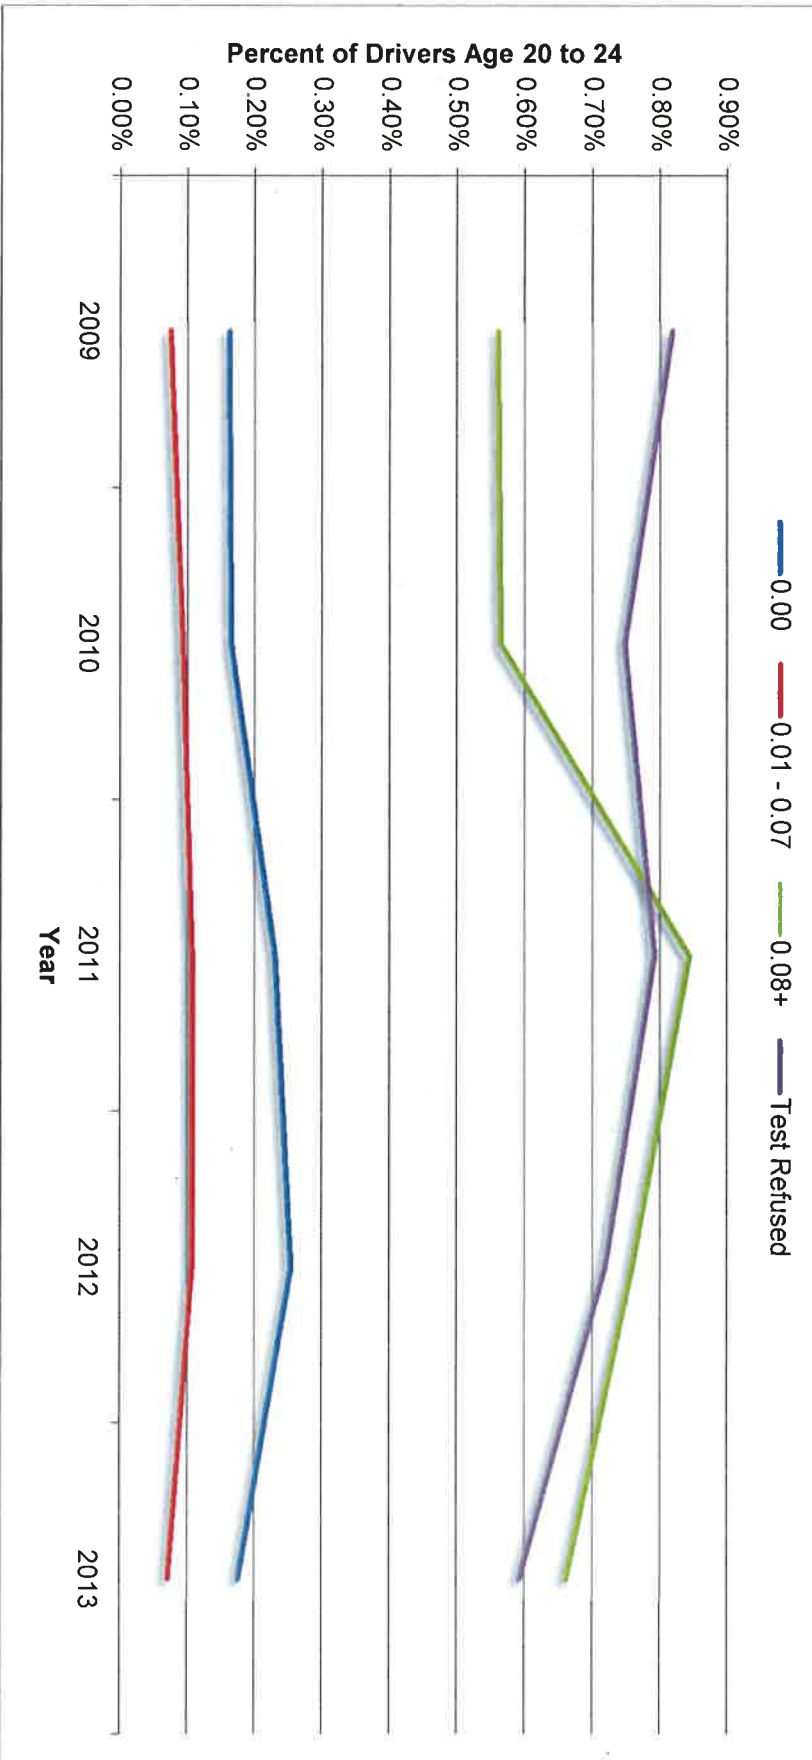

Tennessee Drivers Age 20 to 24 in Crashes By BAC Test Results

Tennessee Drivers Age 20 to 24 in Crashes By BAC Test Results

	2009	2010	2011	2012	2013
Test Not Given	96.28%	96.46%	96.22%	96.10%	96.65%
Test Given, No Results	1.78%	1.70%	1.52%	1.72%	1.50%
0.00	0.16%	0.17%	0.23%	0.25%	0.18%
0.01 - 0.07	0.07%	0.09%	0.11%	0.11%	0.07%
0.08+	0.56%	0.57%	0.85%	0.76%	0.66%
Test Refused	0.82%	0.75%	0.79%	0.72%	0.59%
Test Given, Insufficient Sample	0.04%	0.02%	0.01%	0.02%	0.01%