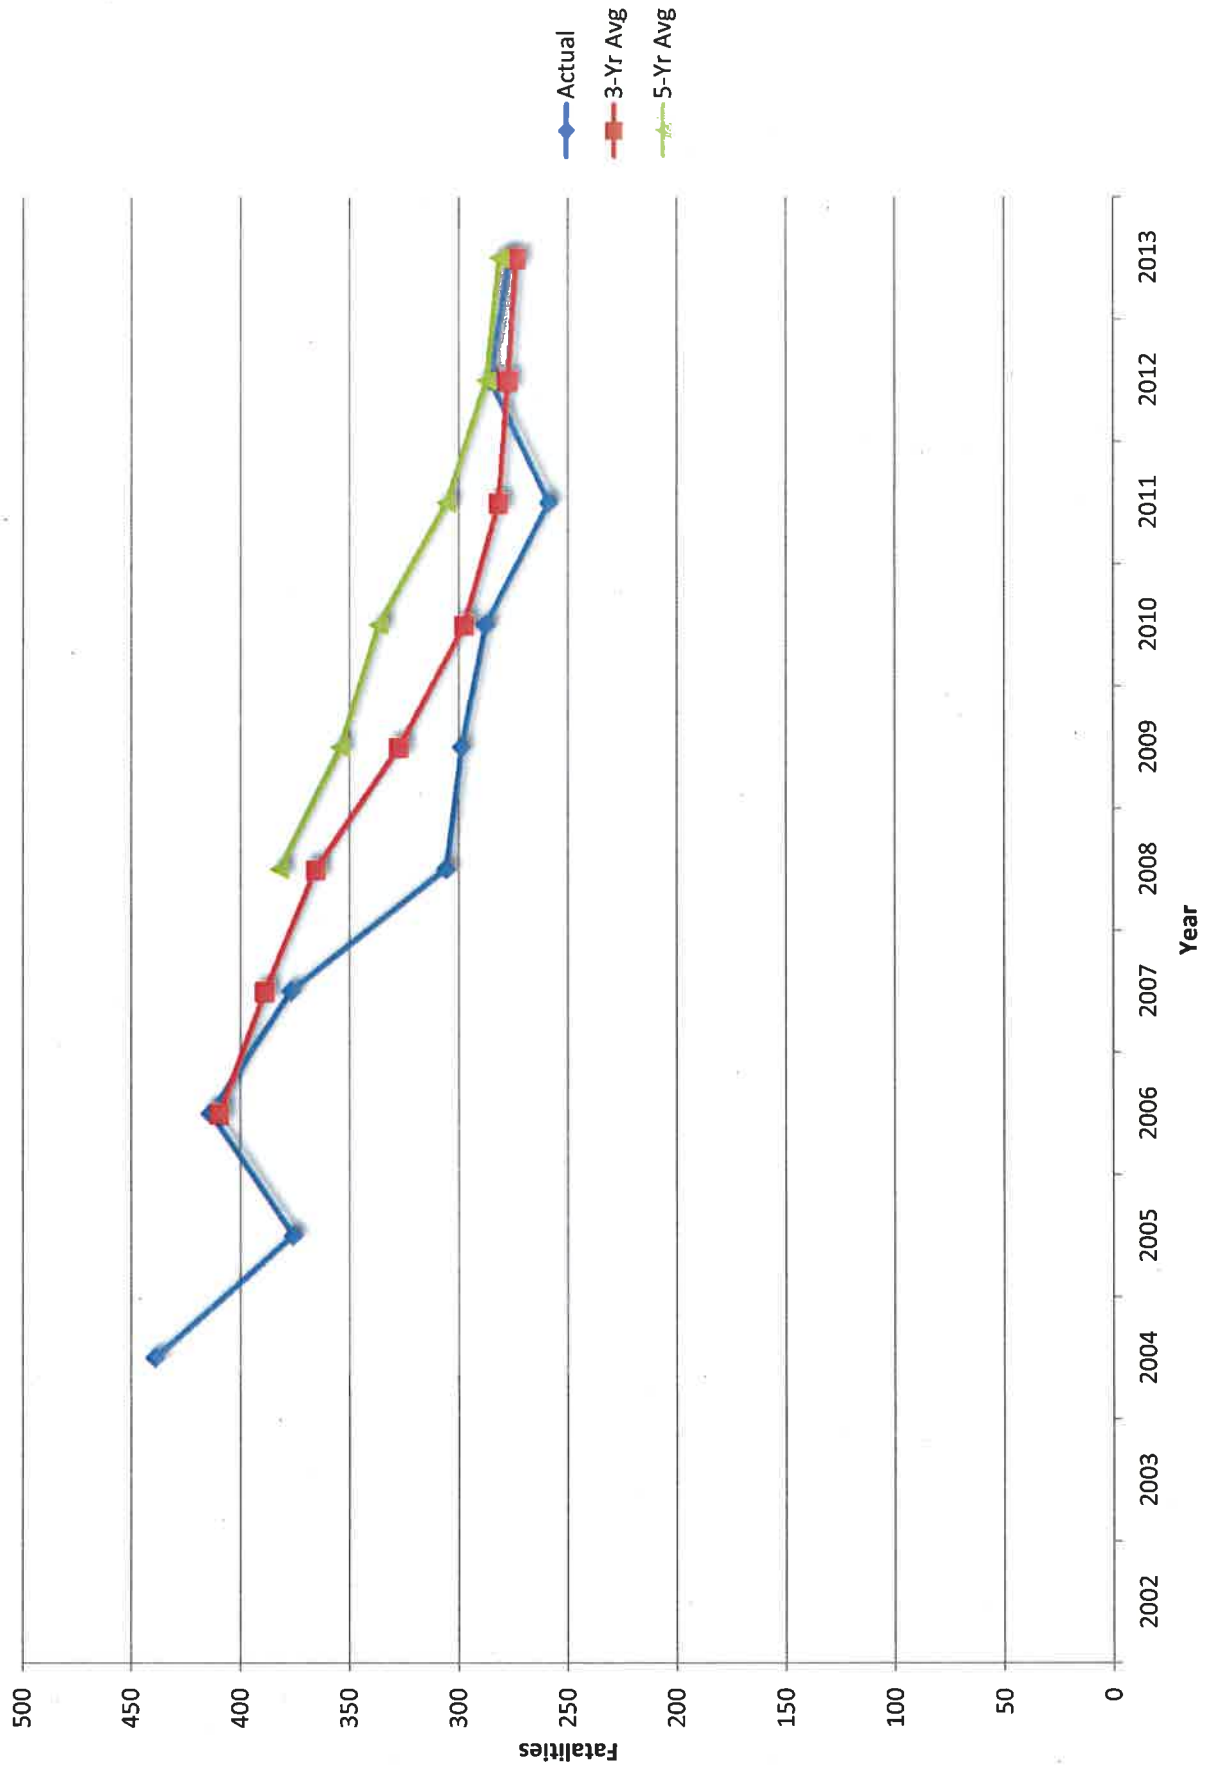

Alcohol Impaired Driving Fatalities: Moving Averages