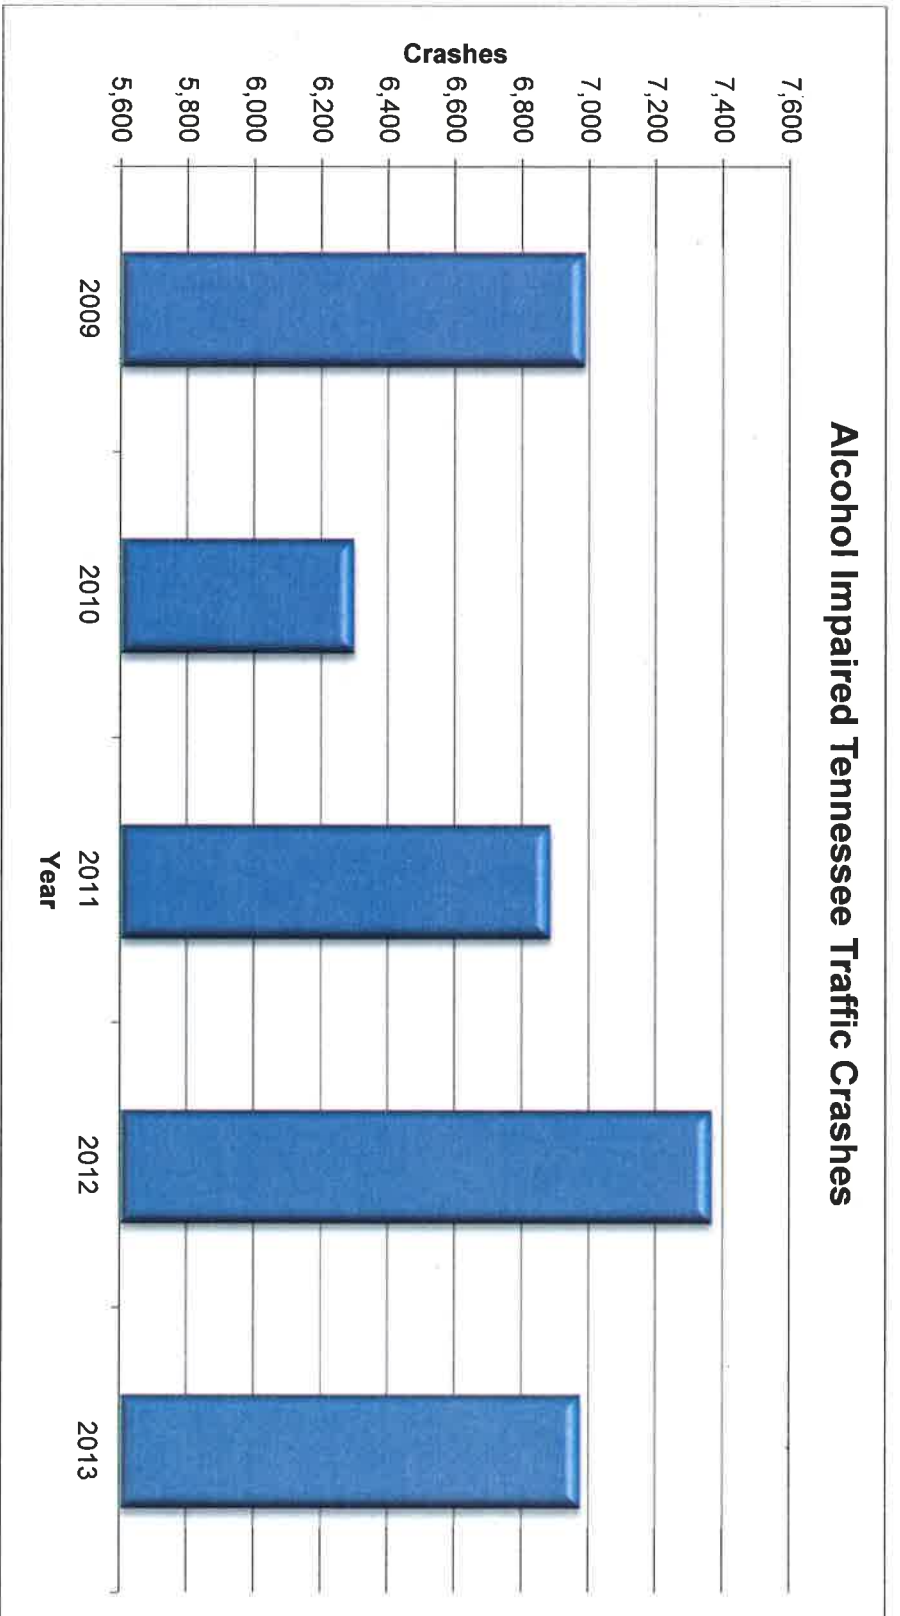

Fatalities	2009	2010	2011	2012	2013
Fatalities	299	288	259	286	277

Source: NHTSA, State Traffic Safety Information. Online at http://www-nrd.nhtsa.dot.gov/departments/nrd-30/ncsa/STSI/47_TN/2013/47_TN_2013.htm, accessed 18 May 2015.

Statewide DUI Arrests in Tennessee

Statewide DUI Arrests in Tennessee

Arrests	2009	2010	2011	2012	2013
	27,635	23,591	26,340	29,093	26,417

Source: Tennessee Bureau of Investigation, *Crime in Tennessee: Annual Reports*, online at http://www.tbi.tn.gov/tn_crime_stats/publications/, accessed 18 May 2015.

Alcohol Impaired Tennessee Traffic Crashes

Alcohol Impaired Tennessee Traffic Crashes

Crashes	2009	2010	2011	2012	2013
	6,991	6,300	6,888	7,370	6,977

Source: TN Dept. of Safety and Homeland Security, TITAN Division, 18 May 2015.
(TITAN)

Tennessee Crashes Involving an Alcohol Impaired* Motorcycle Driver

Tennessee Crashes Involving an Alcohol Impaired* Motorcycle Driver

	2009	2010	2011	2012	2013
Fatal	15	20	23	30	24
Injury	137	131	123	139	115
PDO	7	9	14	12	10
Total	159	160	160	181	149