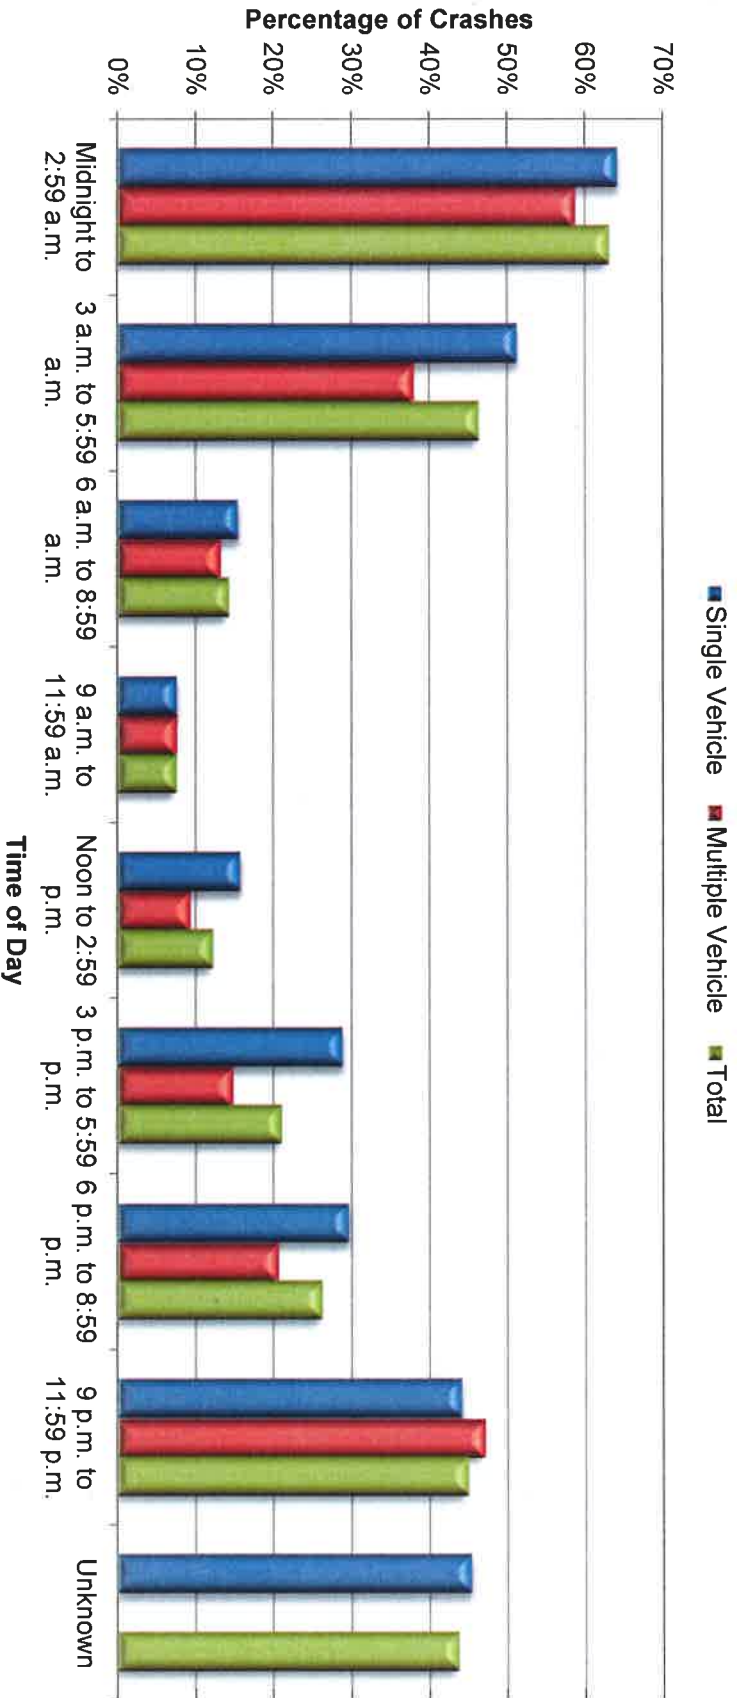

Alcohol Impaired Tennessee Traffic Crashes

Alcohol Impaired Tennessee Traffic Crashes

Crashes	2009	2010	2011	2012	2013
	6,991	6,300	6,888	7,370	6,977

Source: TN Dept. of Safety and Homeland Security, TITAN Division, 18 May 2015.
(TITAN)

Tennessee Crashes Involving an Alcohol Impaired* Motorcycle Driver

Tennessee Crashes Involving an Alcohol Impaired* Motorcycle Driver

	2009	2010	2011	2012	2013
Fatal	15	20	23	30	24
Injury	137	131	123	139	115
PDO	7	9	14	12	10
Total	159	160	160	181	149

Tennessee Drivers Age 20 to 24 in Crashes By BAC Test Results

Tennessee Drivers Age 20 to 24 in Crashes By BAC Test Results

	2009	2010	2011	2012	2013
Test Not Given	96.28%	96.46%	96.22%	96.10%	96.65%
Test Given, No Results	1.78%	1.70%	1.52%	1.72%	1.50%
0.00	0.16%	0.17%	0.23%	0.25%	0.18%
0.01 - 0.07	0.07%	0.09%	0.11%	0.11%	0.07%
0.08+	0.56%	0.57%	0.85%	0.76%	0.66%
Test Refused	0.82%	0.75%	0.79%	0.72%	0.59%
Test Given, Insufficient Sample	0.04%	0.02%	0.01%	0.02%	0.01%

Fatal Crashes and Percent Alcohol-Impaired Driving by Time of Day and Crash Type, Tennessee, 2012

Time of Day	Single Vehicle		Multiple Vehicle		Total	
	Number	Percent Alcohol-impaired driving	Number	Percent Alcohol-impaired driving	Number	Percent Alcohol-impaired driving
Midnight to 2:59 a.m.	70	64%	17	59%	87	63%
3 a.m. to 5:59 a.m.	37	51%	21	38%	58	47%
6 a.m. to 8:59 a.m.	32	16%	30	13%	62	15%
9 a.m. to 11:59 a.m.	52	8%	39	8%	91	8%
Noon to 2:59 p.m.	63	16%	74	9%	137	12%