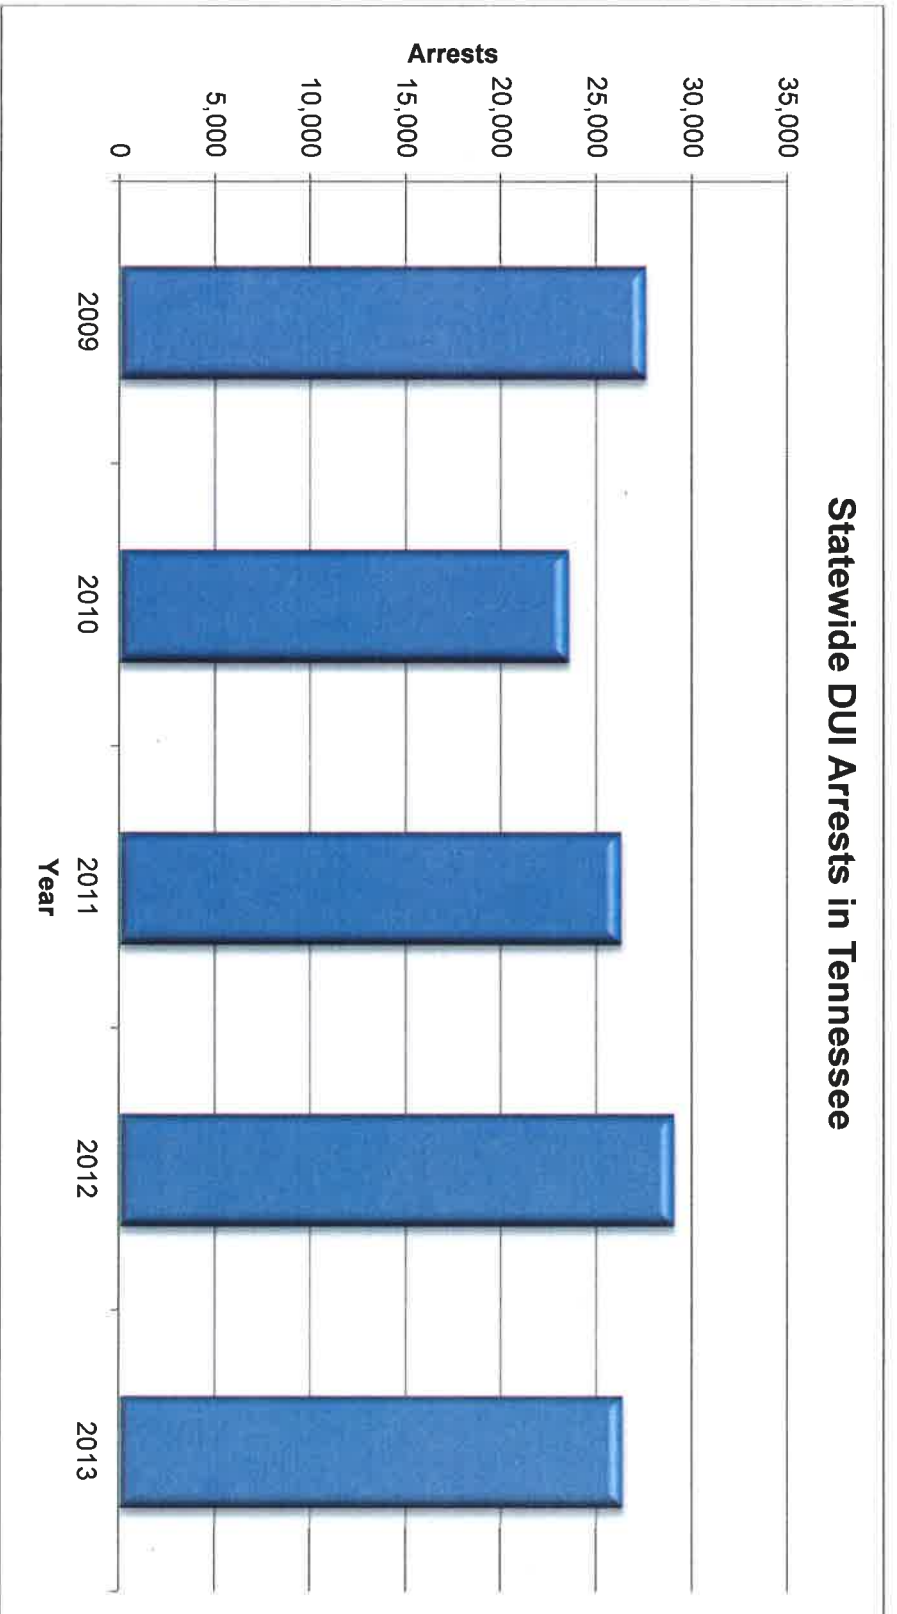

Statewide DUI Arrests in Tennessee

Statewide DUI Arrests in Tennessee

Arrests	2009	2010	2011	2012	2013
	27,635	23,591	26,340	29,093	26,417

Source: Tennessee Bureau of Investigation, *Crime in Tennessee: Annual Reports*, online at <http://www.tbi.tn.gov/tn_crime_stats/publications/>, accessed 18 May 2015.