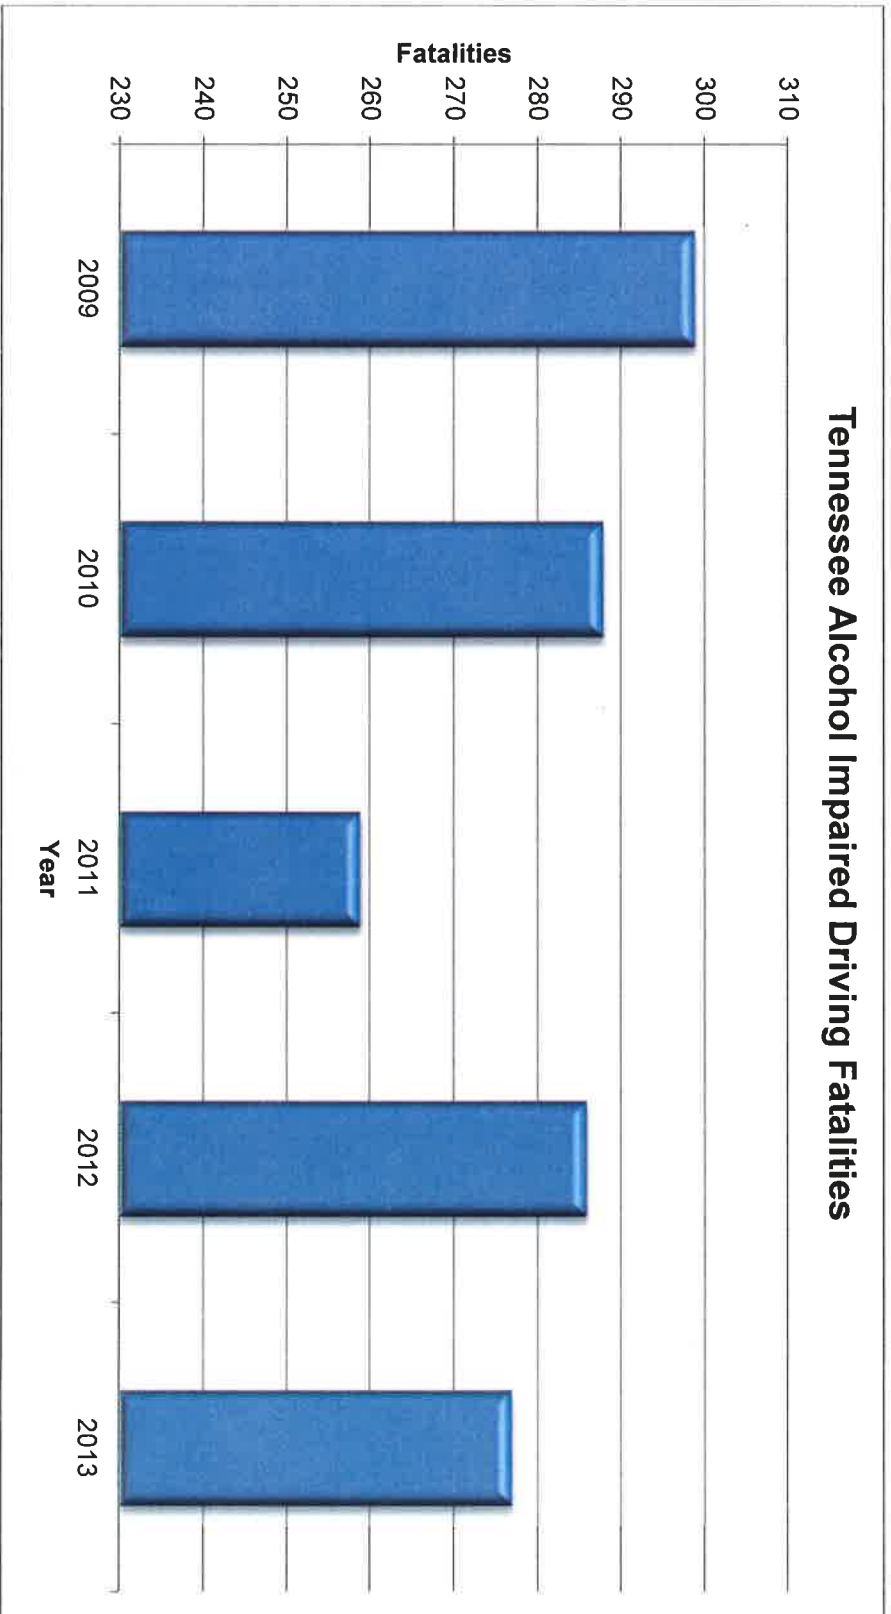

- **Recommendations to FY16 Strategic Plan**
IDTF Members

- **Questions**

- **Next Steps**

- **Adjourn**

Alcohol Impaired Driving Fatalities: Moving Averages

Tennessee Alcohol Impaired Driving Fatalities

Tennessee Alcohol Impaired Driving Fatalities

Fatalities	2009	2010	2011	2012	2013
Fatalities	299	288	259	286	277

Source: NHTSA, State Traffic Safety Information. Online at http://www-nrd.nhtsa.dot.gov/departments/nrd-30/ncsa/STSI/47_TN/2013/47_TN_2013.htm, accessed 18 May 2015.

Alcohol Impaired Tennessee Traffic Crashes

Alcohol Impaired Tennessee Traffic Crashes

Crashes	2009	2010	2011	2012	2013
	6,991	6,300	6,888	7,370	6,977

Source: TN Dept. of Safety and Homeland Security, TITAN Division, 18 May 2015.
(TITAN)

Fatal Crashes and Percent Alcohol-Impaired Driving by Time of Day and Crash Type, Tennessee, 2012

Time of Day	Single Vehicle		Multiple Vehicle		Total	
	Number	Percent Alcohol-impaired driving	Number	Percent Alcohol-impaired driving	Number	Percent Alcohol-impaired driving
Midnight to 2:59 a.m.	70	64%	17	59%	87	63%
3 a.m. to 5:59 a.m.	37	51%	21	38%	58	47%
6 a.m. to 8:59 a.m.	32	16%	30	13%	62	15%
9 a.m. to 11:59 a.m.	52	8%	39	8%	91	8%
Noon to 2:59 p.m.	63	16%	74	9%	137	12%